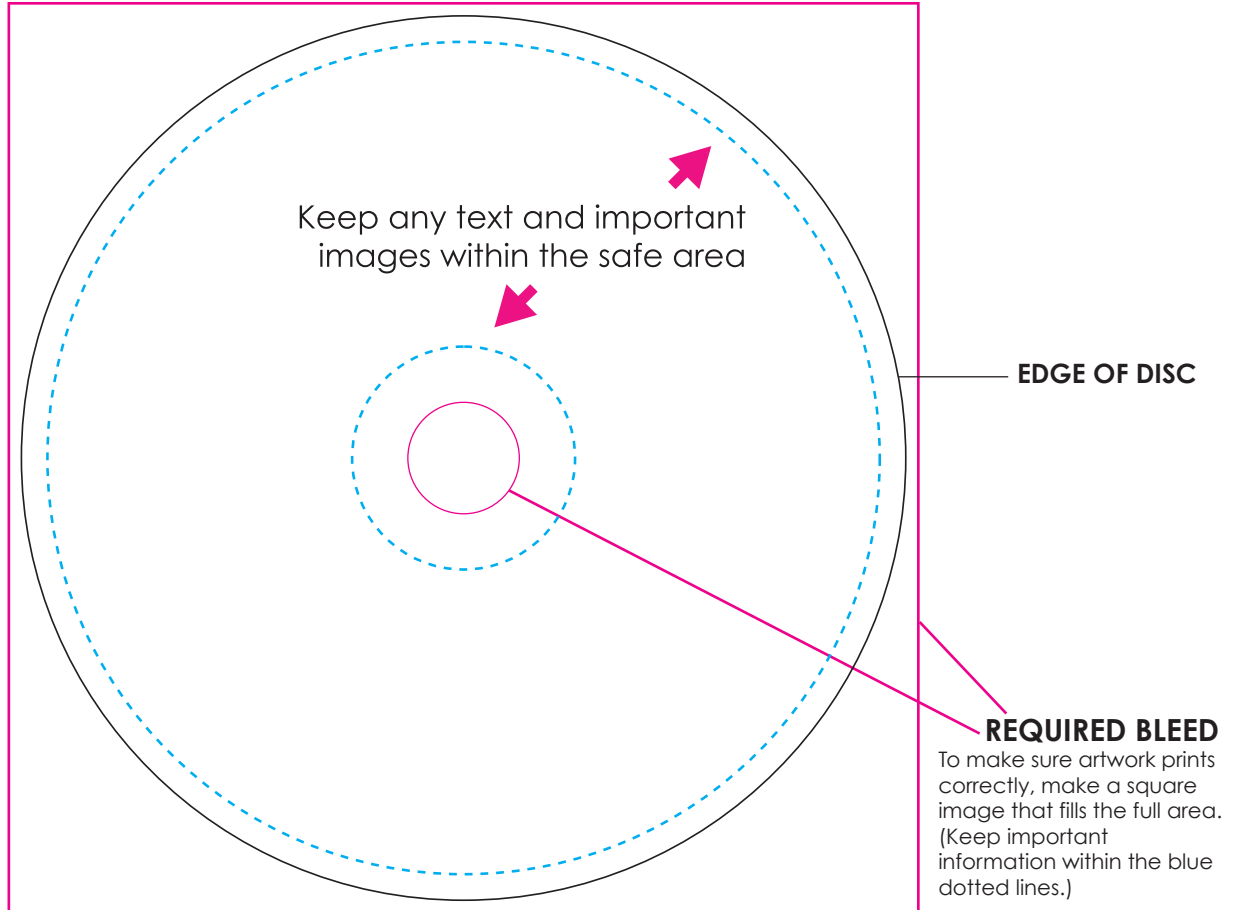

Disc Artwork Template

Central Ohio AV
6650 BUSCH BLVD | COLUMBUS, OH 43229
artwork@centralohav.com | 877-432-8273

Artwork Size: 4.723" x 4.723" at 300dpi

· This template is for submitting and basic placement of artwork for disc printing.

· A digital proof will always be sent for customer approval before productions starts.

· After artwork is approved it is put into production, any changes after approval is given will result in charges.